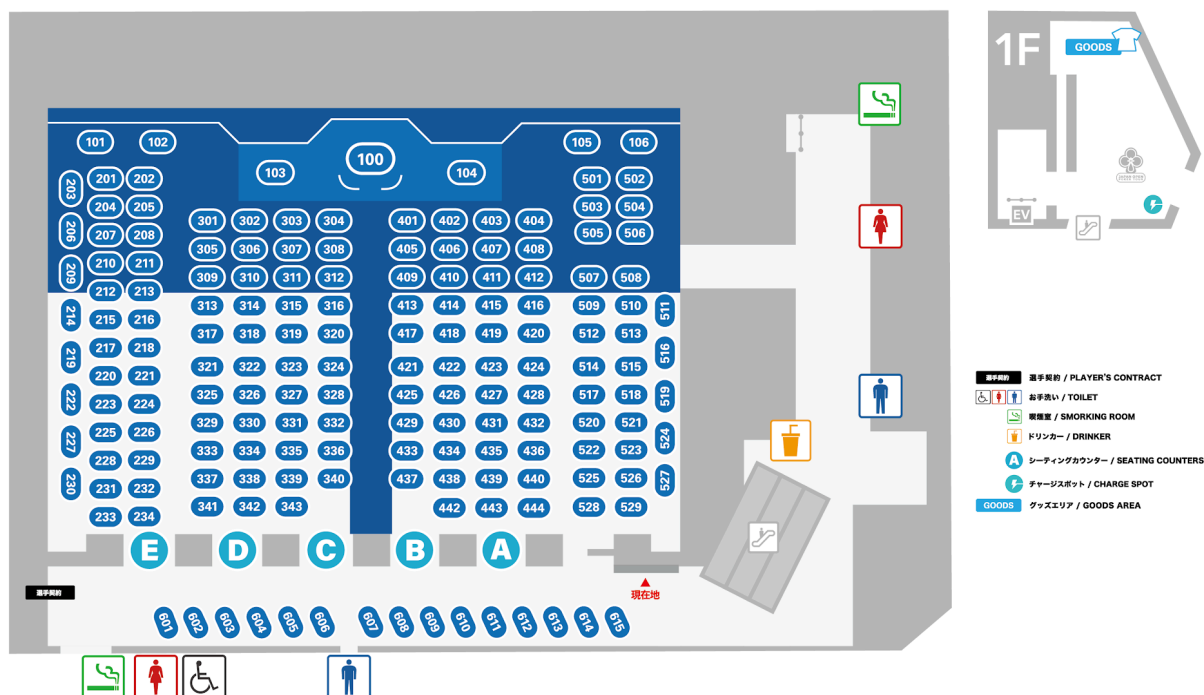

Winner : Wis

NLH Crown

Winner : gomtengwar

Floor Map / 2026 Grand Final

Venue

[Bellesalle Takadanobaba](#)

The Main Event and all Side Events held in Tokyo will take place at the above-mentioned venue.

[Flickr](#)